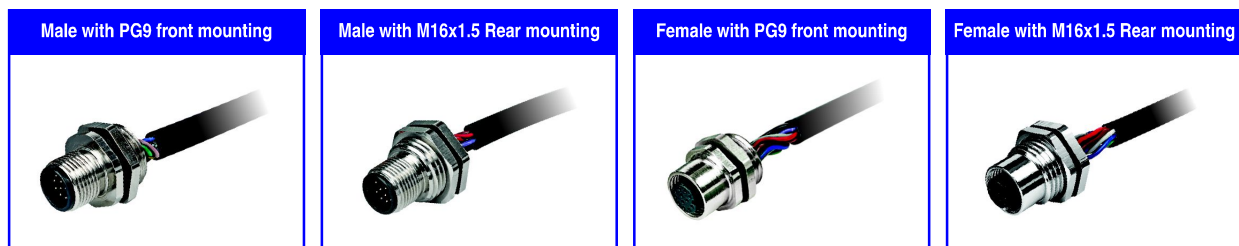

Rack or panel mount