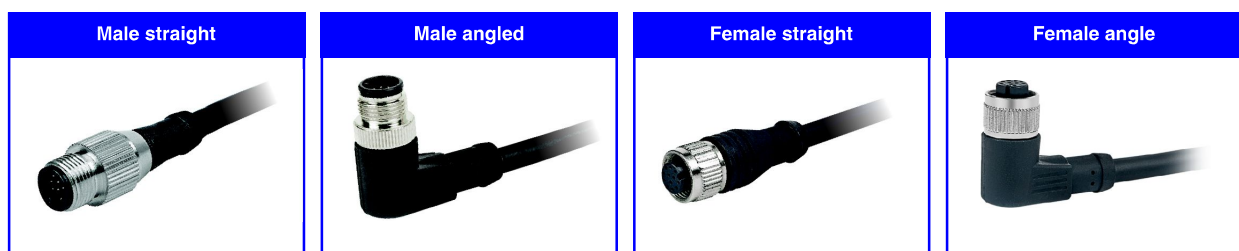

New Product Launch...

M12, 12-pin Male / Female Circular Connectors

KATLAX Introduces connectivity solutions for Encoders, Wind turbine application, Industrial Smart Cameras, Machine Vision Applications, Industrial Laser & Barcode Scanners, Inspection Cameras, Night Vision System, Surveillance, Monitoring Cameras and much more....

Pre wired